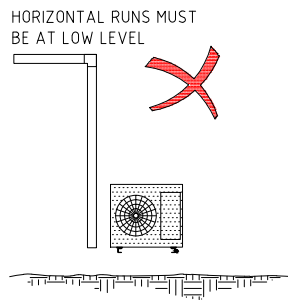

ARDOCH AIR-CONDITIONING STANDARD - INSTALLATION ON THE COMMON PROPERTY

ACCEPTABLE

NOT ACCEPTABLE

MOUNTING SUPPORT

CONDUIT ROUTING

CONDENSATE DRAIN PIPE ROUTING